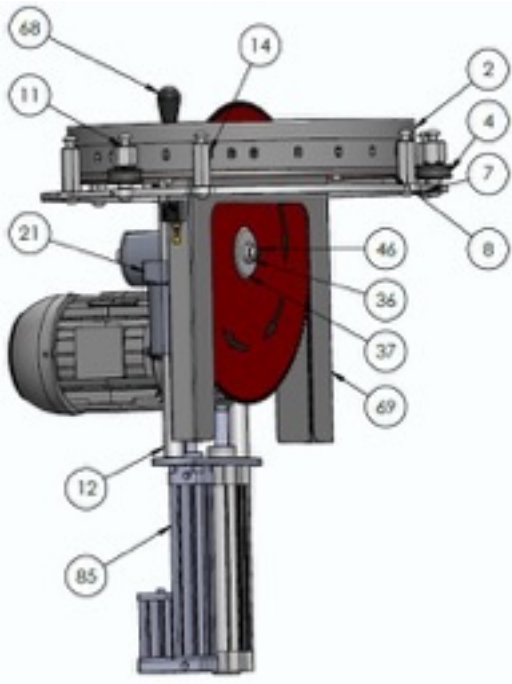

CRATER-06 A

PARTS LIST

FIGURE 1:

FIGURE 2:

FIGURE 3:

FIGURE 4:

PARTS LIST

PARÇA NO PART NO	STOK KODU STOCK CODE	ADET QTY	PARÇA NO PART NO	STOK KODU STOCK CODE	ADET QTY
1	CR01010001	1	97	CR01010097	2
2	CR01010002	1	109	CR01010109	1
3	CR01010003	1	114	CR01010114	1
4	CR01010004	3	122	CR01010122	4
5	CR01010005	4	124	CR01010124	2
6	CR01010006	2	125	CR01010125	1
7	CR01010007	1	128	CR01010128	2
8	CR01010008	1	129	CR01010129	6
9	CR01010009	1	133	CR01010133	1
11	CR01010011	3	134	CR01010134	2
12	CR01010012	2	137	CR01010137	41
14	CR01010014	6	146	CR01010146	1
17	CR01010017	1	147	CR01010147	1
19	CR01010019	1	149	CR01010149	1
20	CR01010020	1	150	CR01010150	1
21	CR01010021	1	153	CR01010153	1
26	CR01010026	1	177	CR01010177	1
28	CR01010028	1	178	CR01010178	1
29	CR01010029	1	181	CR01010181	1
30	CR01010030	1	185	CR01010185	1
31	CR01010031	1	186	CR01010186	1
33	CR01010033	1	187	CR01010187	1
36	CR01010036	1	188	CR01010188	1
41	CR01010041	1	189	CR01010189	2
44	CR01010044	1	192	CR01010192	1
45	CR01010045	8	193	CR01010193	1
46	CR01010046	2	199	CR01010199	2
55	CR01010055	1	200	CR01010200	4
62	CR01010062	1	202	CR01010202	2
68	CR01010068	1	204	CR01010204	4
69	CR01010069	1	212	CR01010212	4
85	CR01010085	1	214	CR01010214	2
93	CR01010093	1	216	CR01010216	1

PARTS LIST

SPARE PARTS LIST			
PART NO	FIGURE	STOCK CODE	PART NAME
9		CR01010009	CR 450 FRONT SETSQUARE
29		CR01010029	MOTOR BELT
30		CR01010030	MOTOR 2.2KW 3000RPM
35		CR01010035	SAW BLADE 450 mm (18")
71		CR01010071	PISTON
85		CR01010085	HYDRO-PNEUMATIC CYLINDER SET

129		CR01010129	HINGE 50x50 M6
157		CR01010157	CR A 450 PLEX FRONT GLASS
170		CR01010170	Q18xQ8 STROKE 85mm GAS SPRING
186		CR01010186	CR A 450 EMERGENCY STOP BUTTON
187		CR01010187	CR A 450 TOGGLE SWITCH
188		CR01010188	CR A 450 MOTOR START/STOP SWITCH
189		CR01010189	CR A 450 SAW BLADE START BUTTON