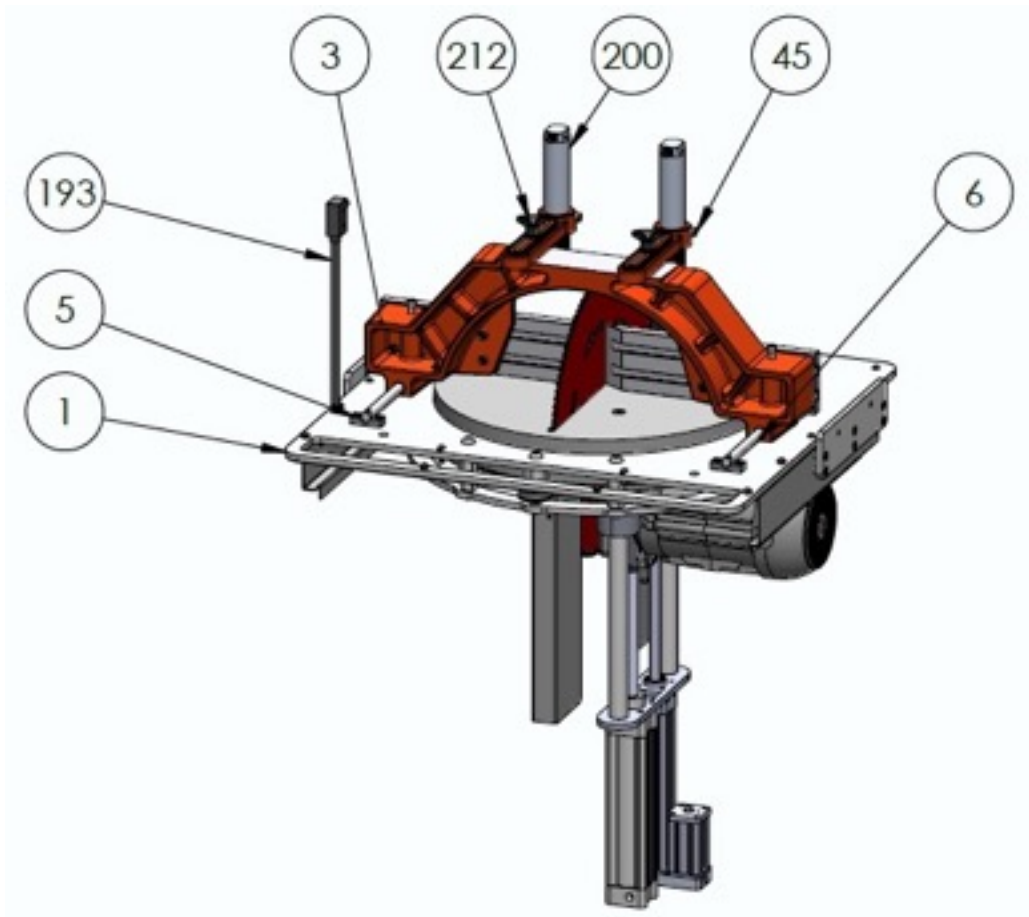

CRATER-06 A

PARTS LIST

FIGURE 1:

FIGURE 2:

FIGURE 3:

FIGURE 4:

PARTS LIST

PARÇA NO PART NO	STOK KODU STOCK CODE	ADET QTY	PARÇA NO PART NO	STOK KODU STOCK CODE	ADET QTY
1	CR01010001	1	97	CR01010097	2
2	CR01010002	1	109	CR01010109	1
3	CR01010003	1	114	CR01010114	1
4	CR01010004	3	122	CR01010122	4
5	CR01010005	4	124	CR01010124	2
6	CR01010006	2	125	CR01010125	1
7	CR01010007	1	128	CR01010128	2
8	CR01010008	1	129	CR01010129	6
9	CR01010009	1	133	CR01010133	1
11	CR01010011	3	134	CR01010134	2
12	CR01010012	2	137	CR01010137	41
14	CR01010014	6	146	CR01010146	1
17	CR01010017	1	147	CR01010147	1
19	CR01010019	1	149	CR01010149	1
20	CR01010020	1	150	CR01010150	1
21	CR01010021	1	153	CR01010153	1
26	CR01010026	1	177	CR01010177	1
28	CR01010028	1	178	CR01010178	1
29	CR01010029	1	181	CR01010181	1
30	CR01010030	1	185	CR01010185	1
31	CR01010031	1	186	CR01010186	1
33	CR01010033	1	187	CR01010187	1
36	CR01010036	1	188	CR01010188	1
41	CR01010041	1	189	CR01010189	2
44	CR01010044	1	192	CR01010192	1
45	CR01010045	8	193	CR01010193	1
46	CR01010046	2	199	CR01010199	2
55	CR01010055	1	200	CR01010200	4
62	CR01010062	1	202	CR01010202	2
68	CR01010068	1	204	CR01010204	4
69	CR01010069	1	212	CR01010212	4
85	CR01010085	1	214	CR01010214	2
93	CR01010093	1	216	CR01010216	1

PARTS LIST

SPARE PARTS LIST			
PART NO	FIGURE	STOCK CODE	PART NAME
9		CR01010009	CR 450 FRONT SETSQUARE
29		CR01010029	MOTOR BELT
30		CR01010030	MOTOR 2.2KW 3000RPM
35		CR01010035	SAW BLADE 450 mm (18")
71		CR01010071	PISTON
85		CR01010085	HYDRO-PNEUMATIC CYLINDER SET

129		CR01010129	HINGE 50x50 M6
157		CR01010157	CR A 450 PLEX FRONT GLASS
170		CR01010170	Q18xQ8 STROKE 85mm GAS SPRING
186		CR01010186	CR A 450 EMERGENCY STOP BUTTON
187		CR01010187	CR A 450 TOGGLE SWITCH
188		CR01010188	CR A 450 MOTOR START/STOP SWITCH
189		CR01010189	CR A 450 SAW BLADE START BUTTON