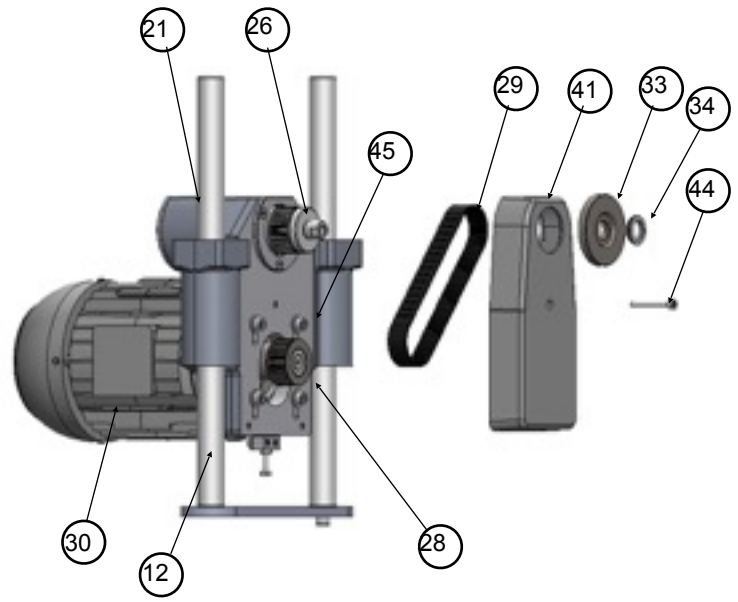

CRATER-06 A

PARTS LIST

FIGURE 1:

FIGURE 2:

FIGURE 3:

FIGURE 4:

PARTS LIST

PARÇA NO PART NO	STOK KODU STOCK CODE	ADET QTY	PARÇA NO PART NO	STOK KODU STOCK CODE	ADET QTY
1	CR01010001	1	97	CR01010097	2
2	CR01010002	1	109	CR01010109	1
3	CR01010003	1	114	CR01010114	1
4	CR01010004	3	122	CR01010122	4
5	CR01010005	4	124	CR01010124	2
6	CR01010006	2	125	CR01010125	1
7	CR01010007	1	128	CR01010128	2
8	CR01010008	1	129	CR01010129	6
9	CR01010009	1	133	CR01010133	1
11	CR01010011	3	134	CR01010134	2
12	CR01010012	2	137	CR01010137	41
14	CR01010014	6	146	CR01010146	1
17	CR01010017	1	147	CR01010147	1
19	CR01010019	1	149	CR01010149	1
20	CR01010020	1	150	CR01010150	1
21	CR01010021	1	153	CR01010153	1
26	CR01010026	1	177	CR01010177	1
28	CR01010028	1	178	CR01010178	1
29	CR01010029	1	181	CR01010181	1
30	CR01010030	1	185	CR01010185	1
31	CR01010031	1	186	CR01010186	1
33	CR01010033	1	187	CR01010187	1
36	CR01010036	1	188	CR01010188	1
41	CR01010041	1	189	CR01010189	2
44	CR01010044	1	192	CR01010192	1
45	CR01010045	8	193	CR01010193	1
46	CR01010046	2	199	CR01010199	2
55	CR01010055	1	200	CR01010200	4
62	CR01010062	1	202	CR01010202	2
68	CR01010068	1	204	CR01010204	4
69	CR01010069	1	212	CR01010212	4
85	CR01010085	1	214	CR01010214	2
93	CR01010093	1	216	CR01010216	1

PARTS LIST

SPARE PARTS LIST			
PART NO	FIGURE	STOCK CODE	PART NAME
9		CR01010009	CR 450 FRONT SETSQUARE
29		CR01010029	MOTOR BELT
30		CR01010030	MOTOR 2.2KW 3000RPM
35		CR01010035	SAW BLADE 450 mm (18")
71		CR01010071	PISTON
85		CR01010085	HYDRO-PNEUMATIC CYLINDER SET

129		CR01010129	HINGE 50x50 M6
157		CR01010157	CR A 450 PLEX FRONT GLASS
170		CR01010170	Q18xQ8 STROKE 85mm GAS SPRING
186		CR01010186	CR A 450 EMERGENCY STOP BUTTON
187		CR01010187	CR A 450 TOGGLE SWITCH
188		CR01010188	CR A 450 MOTOR START/STOP SWITCH
189		CR01010189	CR A 450 SAW BLADE START BUTTON