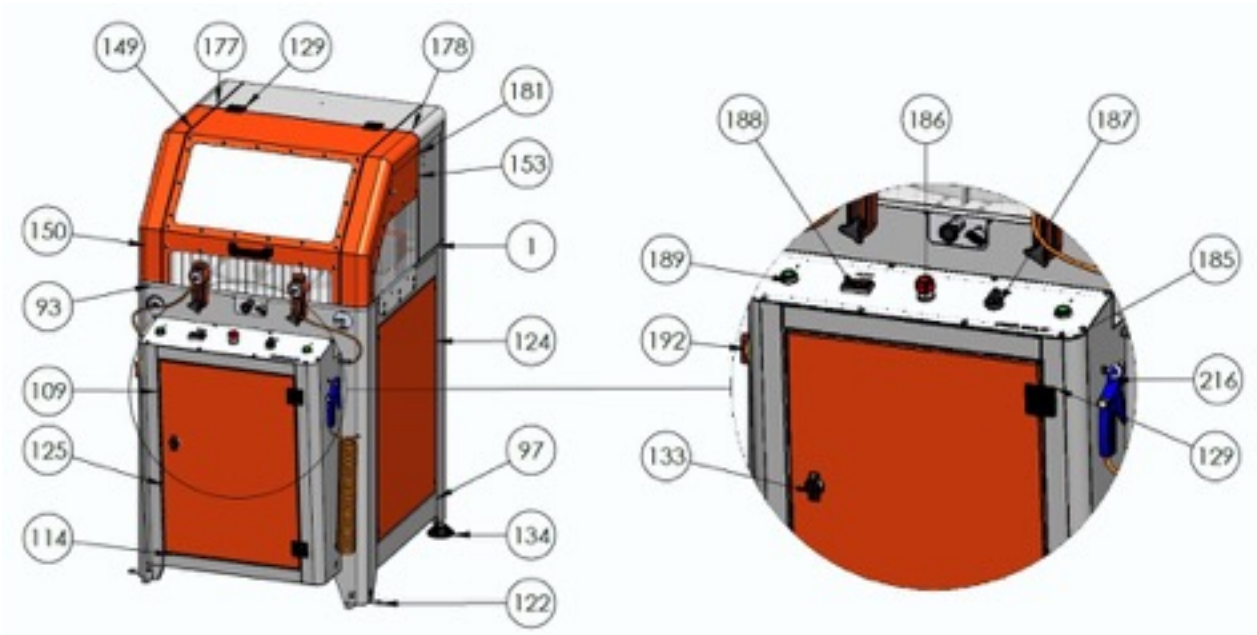

CRATER-06 A

PARTS LIST

FIGURE 1:

FIGURE 2:

FIGURE 3:

FIGURE 4:

PARTS LIST

PARÇA NO PART NO	STOK KODU STOCK CODE	ADET QTY	PARÇA NO PART NO	STOK KODU STOCK CODE	ADET QTY
1	CR01010001	1	97	CR01010097	2
2	CR01010002	1	109	CR01010109	1
3	CR01010003	1	114	CR01010114	1
4	CR01010004	3	122	CR01010122	4
5	CR01010005	4	124	CR01010124	2
6	CR01010006	2	125	CR01010125	1
7	CR01010007	1	128	CR01010128	2
8	CR01010008	1	129	CR01010129	6
9	CR01010009	1	133	CR01010133	1
11	CR01010011	3	134	CR01010134	2
12	CR01010012	2	137	CR01010137	41
14	CR01010014	6	146	CR01010146	1
17	CR01010017	1	147	CR01010147	1
19	CR01010019	1	149	CR01010149	1
20	CR01010020	1	150	CR01010150	1
21	CR01010021	1	153	CR01010153	1
26	CR01010026	1	177	CR01010177	1
28	CR01010028	1	178	CR01010178	1
29	CR01010029	1	181	CR01010181	1
30	CR01010030	1	185	CR01010185	1
31	CR01010031	1	186	CR01010186	1
33	CR01010033	1	187	CR01010187	1
36	CR01010036	1	188	CR01010188	1
41	CR01010041	1	189	CR01010189	2
44	CR01010044	1	192	CR01010192	1
45	CR01010045	8	193	CR01010193	1
46	CR01010046	2	199	CR01010199	2
55	CR01010055	1	200	CR01010200	4
62	CR01010062	1	202	CR01010202	2
68	CR01010068	1	204	CR01010204	4
69	CR01010069	1	212	CR01010212	4
85	CR01010085	1	214	CR01010214	2
93	CR01010093	1	216	CR01010216	1

PARTS LIST

SPARE PARTS LIST			
PART NO	FIGURE	STOCK CODE	PART NAME
9		CR01010009	CR 450 FRONT SETSQUARE
29		CR01010029	MOTOR BELT
30		CR01010030	MOTOR 2.2KW 3000RPM
35		CR01010035	SAW BLADE 450 mm (18")
71		CR01010071	PISTON
85		CR01010085	HYDRO-PNEUMATIC CYLINDER SET

129		CR01010129	HINGE 50x50 M6
157		CR01010157	CR A 450 PLEX FRONT GLASS
170		CR01010170	Q18xQ8 STROKE 85mm GAS SPRING
186		CR01010186	CR A 450 EMERGENCY STOP BUTTON
187		CR01010187	CR A 450 TOGGLE SWITCH
188		CR01010188	CR A 450 MOTOR START/STOP SWITCH
189		CR01010189	CR A 450 SAW BLADE START BUTTON