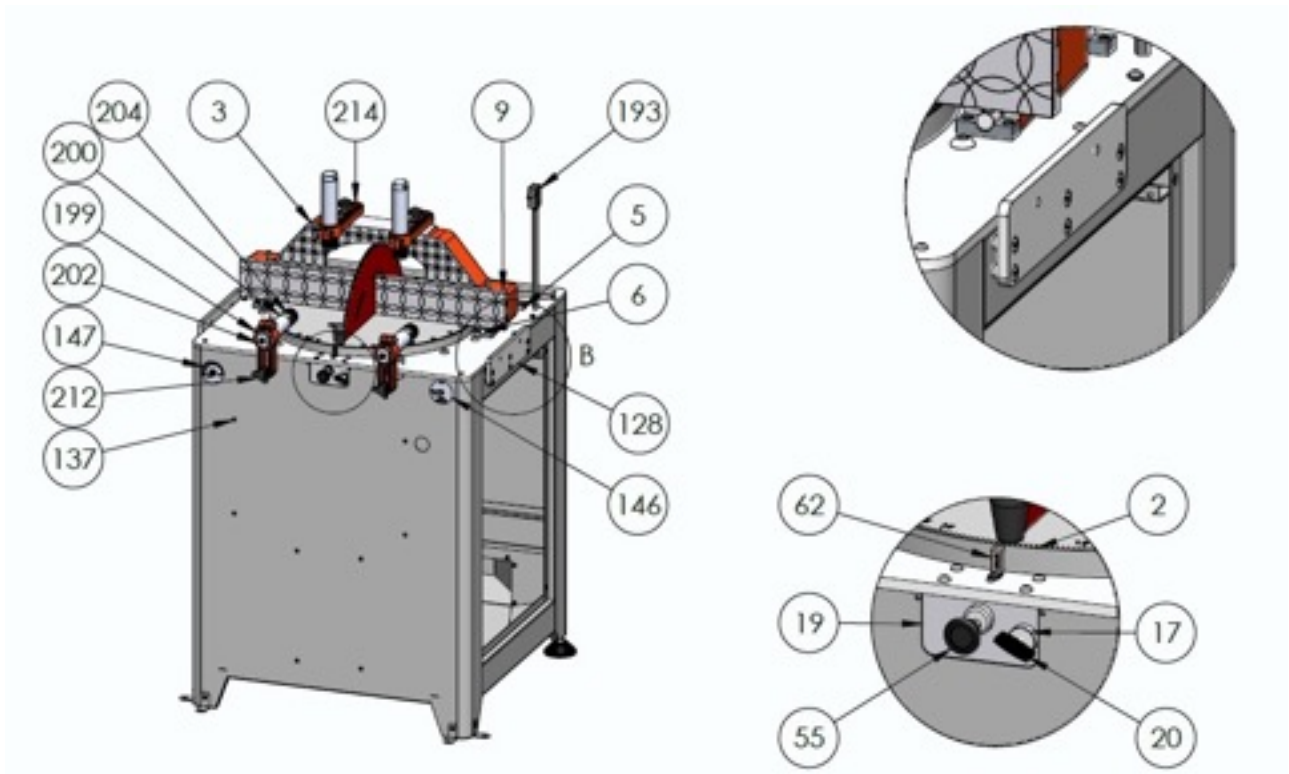

CRATER-06 A

PARTS LIST

FIGURE 1:

FIGURE 2:

FIGURE 3:

FIGURE 4:

PARTS LIST

PARÇA NO PART NO	STOK KODU STOCK CODE	ADET QTY	PARÇA NO PART NO	STOK KODU STOCK CODE	ADET QTY
1	CR01010001	1	97	CR01010097	2
2	CR01010002	1	109	CR01010109	1
3	CR01010003	1	114	CR01010114	1
4	CR01010004	3	122	CR01010122	4
5	CR01010005	4	124	CR01010124	2
6	CR01010006	2	125	CR01010125	1
7	CR01010007	1	128	CR01010128	2
8	CR01010008	1	129	CR01010129	6
9	CR01010009	1	133	CR01010133	1
11	CR01010011	3	134	CR01010134	2
12	CR01010012	2	137	CR01010137	41
14	CR01010014	6	146	CR01010146	1
17	CR01010017	1	147	CR01010147	1
19	CR01010019	1	149	CR01010149	1
20	CR01010020	1	150	CR01010150	1
21	CR01010021	1	153	CR01010153	1
26	CR01010026	1	177	CR01010177	1
28	CR01010028	1	178	CR01010178	1
29	CR01010029	1	181	CR01010181	1
30	CR01010030	1	185	CR01010185	1
31	CR01010031	1	186	CR01010186	1
33	CR01010033	1	187	CR01010187	1
36	CR01010036	1	188	CR01010188	1
41	CR01010041	1	189	CR01010189	2
44	CR01010044	1	192	CR01010192	1
45	CR01010045	8	193	CR01010193	1
46	CR01010046	2	199	CR01010199	2
55	CR01010055	1	200	CR01010200	4
62	CR01010062	1	202	CR01010202	2
68	CR01010068	1	204	CR01010204	4
69	CR01010069	1	212	CR01010212	4
85	CR01010085	1	214	CR01010214	2
93	CR01010093	1	216	CR01010216	1

PARTS LIST

SPARE PARTS LIST			
PART NO	FIGURE	STOCK CODE	PART NAME
9		CR01010009	CR 450 FRONT SETSQUARE
29		CR01010029	MOTOR BELT
30		CR01010030	MOTOR 2.2KW 3000RPM
35		CR01010035	SAW BLADE 450 mm (18")
71		CR01010071	PISTON
85		CR01010085	HYDRO-PNEUMATIC CYLINDER SET